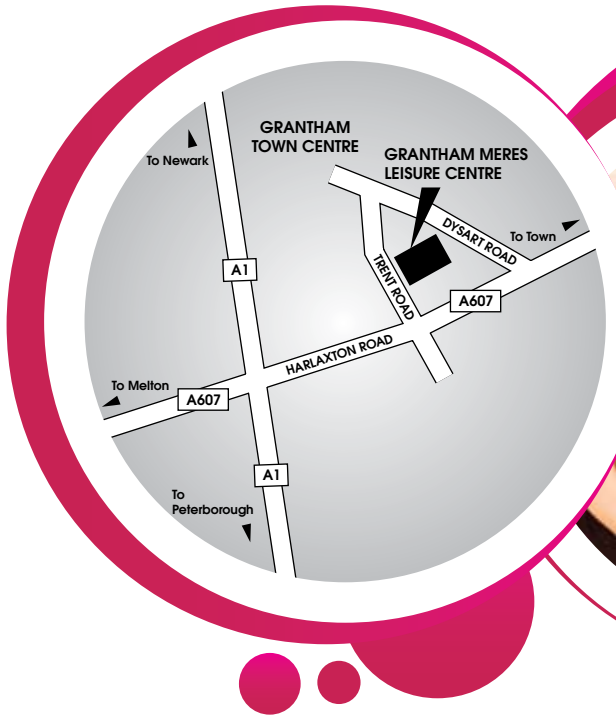

- Junior charges are applicable to those 5 - 15 years of age.
- A centre member can book 8 days in advance, payable on the day of participation of the activity booked.
- Non-members can book 4 days in advance payable when booking.
- Use of the facilities include use of changing and shower facilities.
- Correct footwear and clothing must be worn.
- Cancellations must be made at least 48 hours in advance of booking otherwise payment may be required.
- Children under 8 years must be accompanied by an adult over 18 years (or parent) when in the pool.
- 1 adult to accompany no more than 2 children under the age of 8 in the pools.
- Setting up and take down is included within the booking time.

Special Needs

- Disabled toilets are located throughout the centre.
- Disabled parking is available at the front of the building allowing easy access to the Centre for registered badge holders.

Pricing

Price changes will be introduced every April 1st in line with the District Council's policy, therefore our on-site price lists will be updated accordingly.

During school holidays extra sessions, events and courses may affect times and prices.

Grantham Meres Leisure Centre
Trent Road, Grantham,
Lincs NG31 7XQ

01476 581930

grantham@harpersfitness.co.uk

Leisure Connection reserve the right to alter fees and services described within this leaflet. Photographs and images are for illustration purposes only.

www.harpersfitness.co.uk

This facility is managed by Leisure in the Community Ltd and Leisure Connection Ltd working in Partnership with South Kesteven District Council.