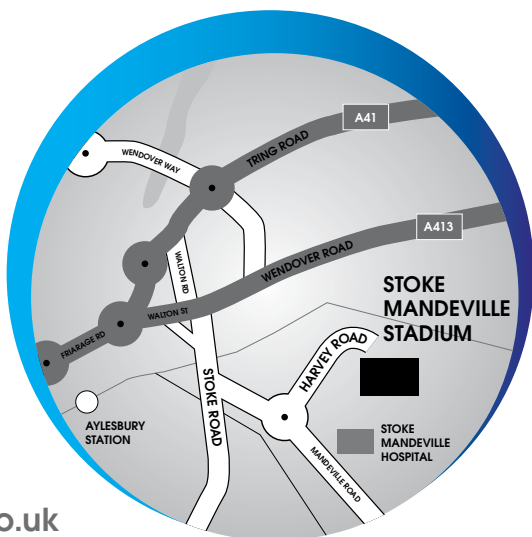

harpers
health & fitness

For 12 weeks to 3 yrs - we use an informal approach with the emphasis on having fun, using songs and toys, working towards the Ducklings awards.

For Pre-school, 3 to 4 yrs - we use a slightly more structured approach providing an excellent preparation for after school lessons in a relaxed and informal way, working towards the National Plan STAGE 1 and Waterskills.

Mondays	10.30 - 11.00	Ducklings	12 weeks to 3yrs
Mondays	11.00 - 11.30	Pre-school	3 to 4 yrs
Tuesdays	09.30 - 10.00	Ducklings	12 weeks to 3yrs
Tuesdays	10.00 - 10.30	Ducklings	12 weeks to 3yrs
Wednesdays	14.30 - 15.00	Pre-school	3 to 4yrs
Thursdays	09.30 - 10.00	Ducklings	12 weeks to 3yrs

Stoke Mandeville Stadium

Guttman Road, Stoke Mandeville,
Aylesbury, Buckinghamshire HP21 9PP

01296 484848

www.stokemandevillestadium.co.uk

Stoke Mandeville Stadium is managed by Leisure Connection Ltd. on behalf of WheelPower